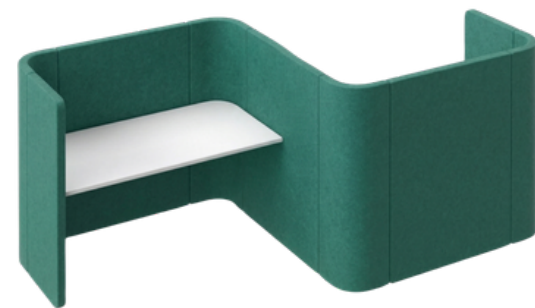

## Panel Systems-30mm (R50)

Cluster Array Workstation

Cluster Array Workstation

Cluster L-Shape Quad Workstation

Cluster Y TRIP Workstation

Cluster ORBIT Workstation

Cluster HEXA Workstation

## XPS-Cluster Array Workstation

The Cluster Array Workstation offers both cluster and linear configurations for a sleek, space-efficient office setup. Its modular frameless panel system supports flexible layouts, seamless expansion, and a clean modern aesthetic. Fully customizable to suit evolving workspace needs, it is available in standard tabletop sizes of L1200mm, L1500mm, and L1800mm.