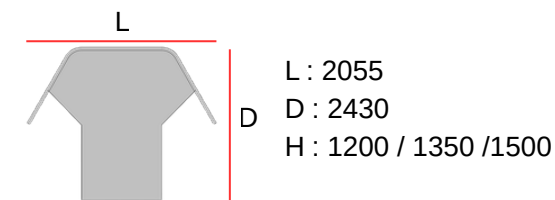

## Pod Systems-35mm (R140)

U-Pod - Curved corners, Envelope ends

Recap Workpod - Curved corners

Conference Workpod - Curved corner

Cove Workpod - Curved corners, Envelope ends

Collab Workpod - Curved corners, Envelope ends