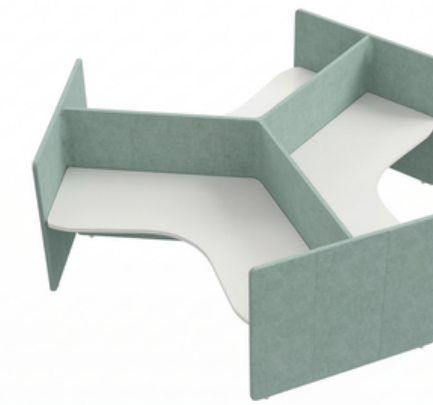

## Panel Systems-30mm (R50)

Cluster Array Workstation

Cluster Array Workstation

Cluster L-Shape Quad Workstation

Cluster Y TRIP Workstation

Cluster ORBIT Workstation

Cluster HEXA Workstation

## XPS-Cluster Array Workstation

The Cluster Array Workstation offers both cluster and linear configurations for a sleek, space-efficient office setup. Its modular frameless panel system supports flexible layouts, seamless expansion, and a clean modern aesthetic. Fully customizable to suit evolving workspace needs, it is available in standard tabletop sizes of L1200mm, L1500mm, and L1800mm.

## XPS-Cluster L-Shape Quad Workstation

Designed for flexibility and scalability, the Cluster L-Shape Quad Workstation adapts easily to growing teams and changing office layouts. Its modular configuration maximizes workspace efficiency while creating comfortable individual work zones for improved focus and productivity.