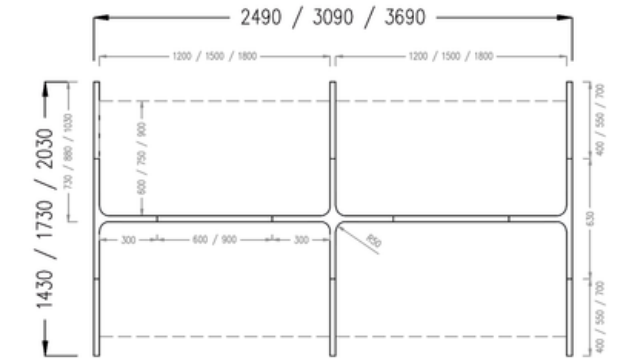

Cluster L-Shape Quad Workstation