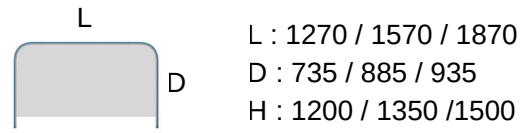

Recap Workpod - Curved corners