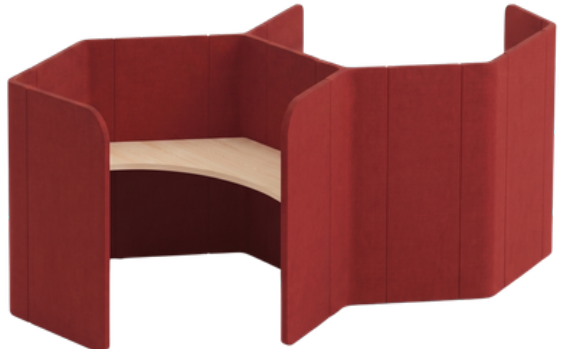

XPS-Cluster HEXA Workstation

The Cluster HEXA Workstation features a hexagonal modular layout designed to create private and focused workspaces within open-plan offices. Its enclosed panel design enhances acoustic comfort, improves concentration, and optimizes space utilization.