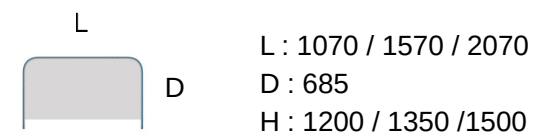

Model XPP

Pod Systems-35mm (R140)