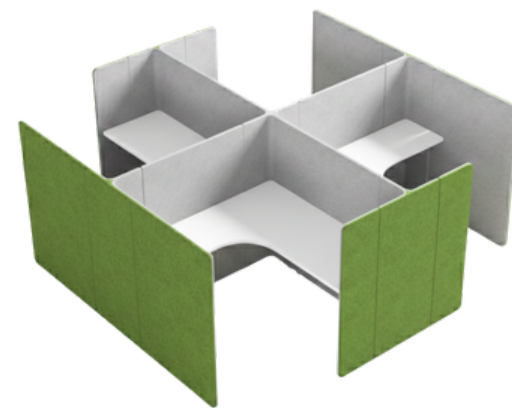

Cluster L-Shape Quad Workstation