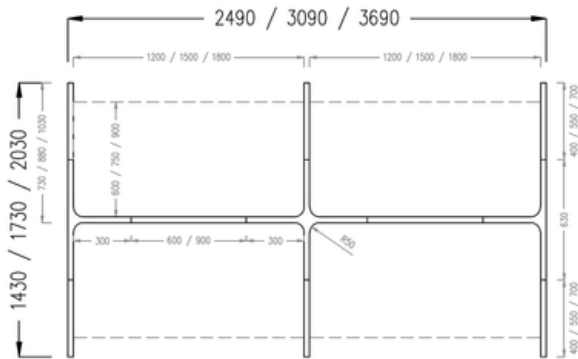

Y TRIP Divider panel Workstation