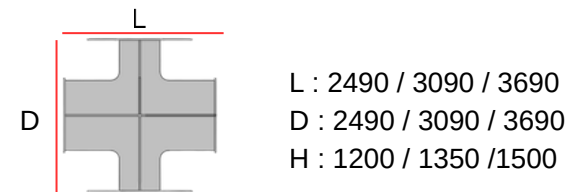

## Panel Systems-30mm (R50)

Cluster Array Workstation

Cluster Array Workstation

Cluster L-Shape Quad Workstation

Cluster Y TRIP Workstation

Cluster ORBIT Workstation

Cluster HEXA Workstation

## XPS-Cluster Array Workstation

The Cluster Array Workstation offers both cluster and linear configurations for a sleek, space-efficient office setup. Its modular frameless panel system supports flexible layouts, seamless expansion, and a clean modern aesthetic. Fully customizable to suit evolving workspace needs, it is available in standard tabletop sizes of L1200mm, L1500mm, and L1800mm.