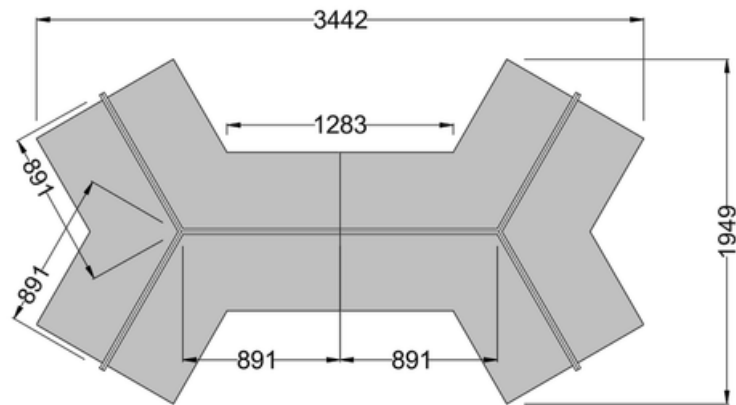

## Divide Systems-30mm (R50)

GEO Divider panel Workstation

Array Divider panel Workstation

Y TRIP Divider panel Workstation