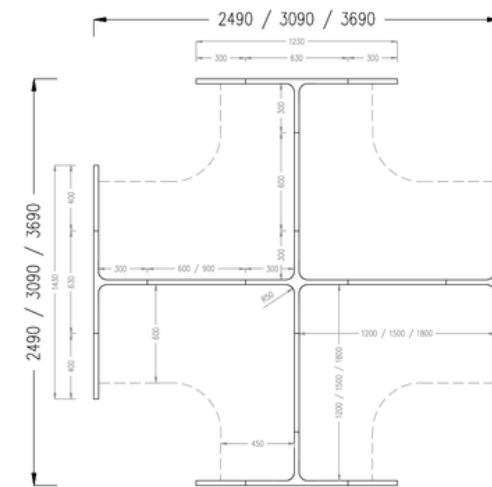

## Panel Systems-30mm (R50)

Cluster Array Workstation

Cluster Array Workstation

Cluster L-Shape Quad Workstation

Cluster Y TRIP Workstation

Cluster ORBIT Workstation

Cluster HEXA Workstation

## XPS-Cluster Array Workstation

The Cluster Array Workstation offers both cluster and linear configurations for a sleek, space-efficient office setup. Its modular frameless panel system supports flexible layouts, seamless expansion, and a clean modern aesthetic. Fully customizable to suit evolving workspace needs, it is available in standard tabletop sizes of L1200mm, L1500mm, and L1800mm.