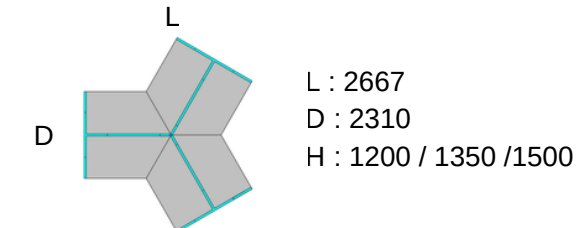

Cluster ORBIT Workstation