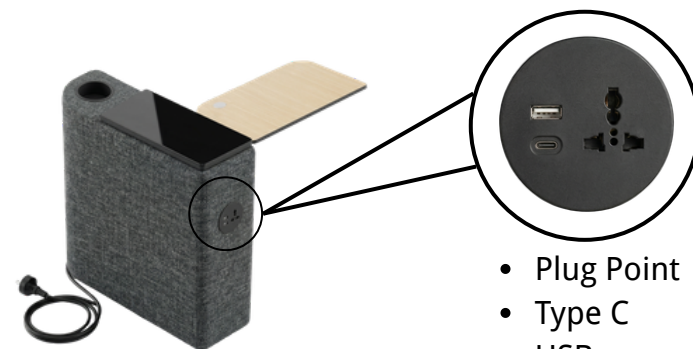

PSA-80RS  
L 800 X D 650 X H 760

PSA-150S  
L 1500 X D 650 X H 760

PSA-200S  
L 2000 X D 650 X H 760

TL-180R705  
Standard Steel Base Cover  
With Hairline Finish

• Cup Holder

- Glass Top
- Wire Management
- Cup Holder