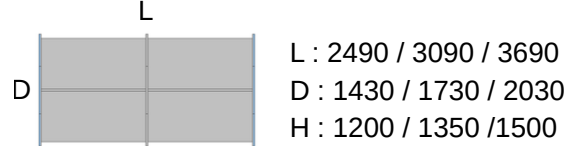

Y TRIP Divider panel Workstation