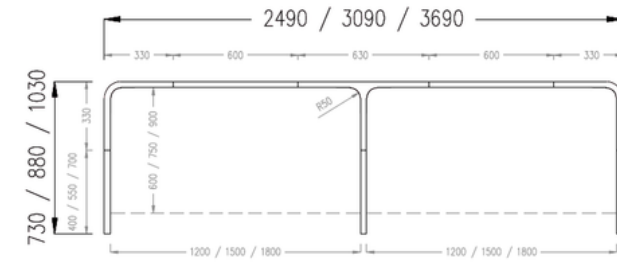

Cluster Array Workstation