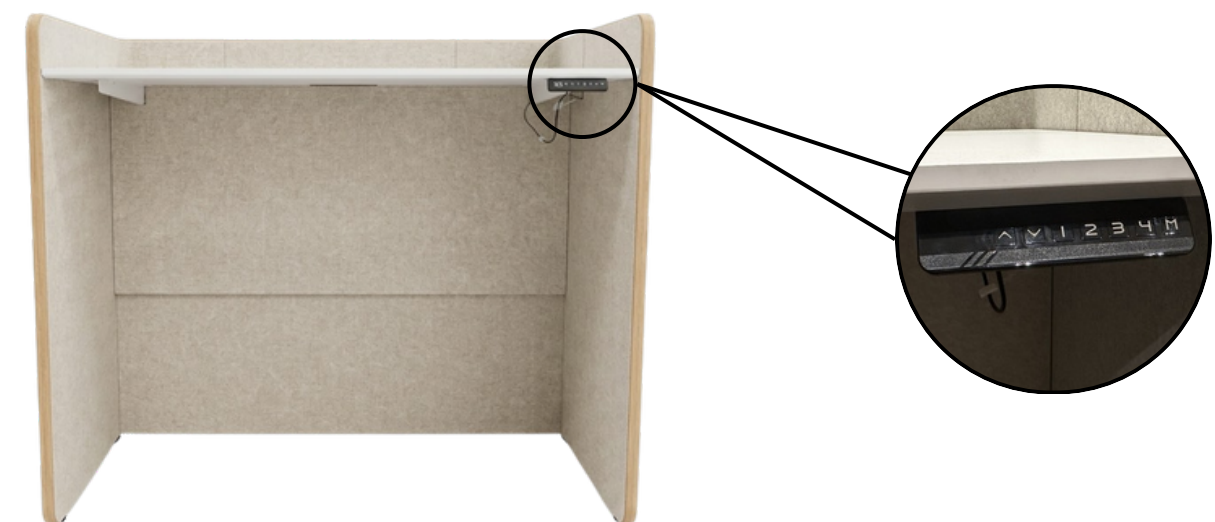

XPS-Collab Workpod

Built for teamwork and interaction, the Collab WorkPod encourages collaboration through its open shared layout and integrated screen panel system. It creates a flexible environment for meetings, discussions, and collaborative planning.

.Adjustable Table.

Redefine your comfort and productivity with a height-adjustable workstation that transitions easily between sitting and standing, boosting energy and focus. Its minimalist design and premium materials, clean, along with acoustic panels, create a quiet workspace while optimizing workflow.