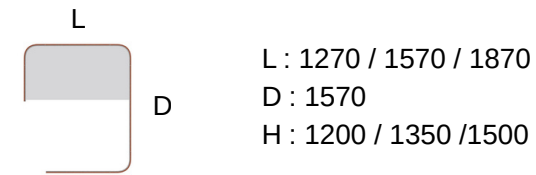

## Pod Systems-35mm (R140)

U-Pod - Curved corners, Envelope ends

Recap Workpod - Curved corners

Conference Workpod - Curved corner

Cove Workpod - Curved corners, Envelope ends

Collab Workpod - Curved corners, Envelope ends