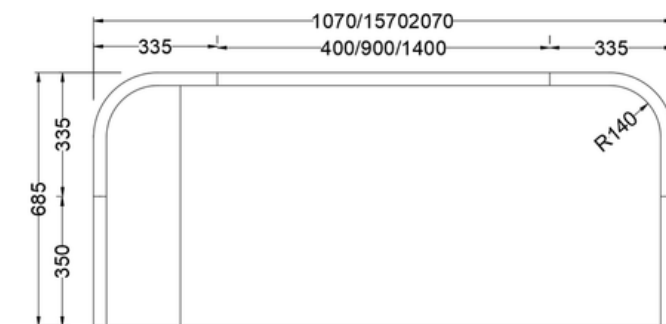

Model XPP

Pod Systems-35mm (R140)