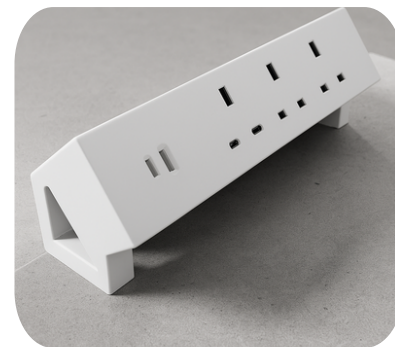

Route cable from the ground with floor trunking.

**Pole Trunking**

Route cable from the ceiling with pole trunking.

**Wire Trunking**

Under-table trunking to send wires to adjacent side.

**Support Trunking**

Excellent table support, stable and sturdy.

**Bracket Trunking**

Under-table trunking to send wires to opposite side.

**Socketed**

Grommet with fixed preinstalled socket (up to 4).

**Socketless**

Grommet without socket, use this with your own socket of choice.

**On-table socket**

Easy access on-table socket, 1x USB-A, 1x USB-C.