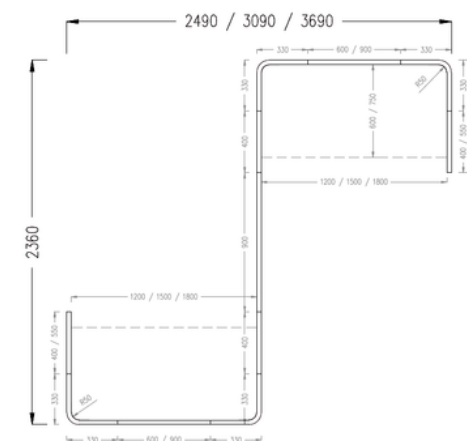

## Panel Systems-30mm (R50)

Cluster Array Workstation

Cluster Array Workstation

Cluster L-Shape Quad Workstation

Cluster Y TRIP Workstation

Cluster ORBIT Workstation

Cluster HEXA Workstation

## XPS-Cluster Array Workstation

The Cluster Array Workstation offers both cluster and linear configurations for a sleek, space-efficient office setup. Its modular frameless panel system supports flexible layouts, seamless expansion, and a clean modern aesthetic. Fully customizable to suit evolving workspace needs, it is available in standard tabletop sizes of L1200mm, L1500mm, and L1800mm.