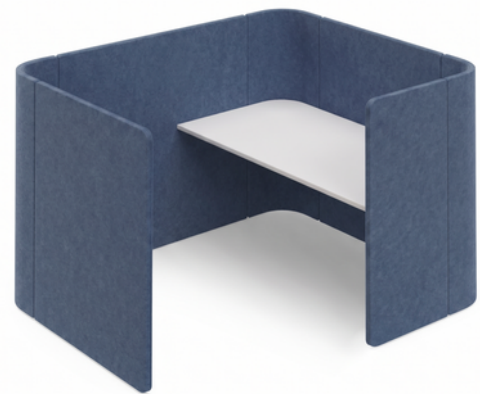

XPS-Cove Workpod

Designed for focused individual work, the Cove WorkPod provides a semi-private environment that minimizes distractions while maintaining an open and modern workspace feel. Its compact layout enhances space efficiency, making it ideal for agile workplaces and hot-desking environments.