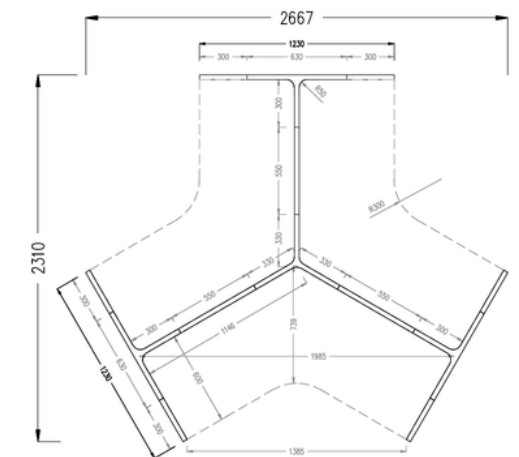

## Panel Systems-30mm (R50)

Cluster Array Workstation

Cluster Array Workstation

Cluster L-Shape Quad Workstation

Cluster Y TRIP Workstation

Cluster ORBIT Workstation

Cluster HEXA Workstation

## XPS-Cluster Array Workstation

The Cluster Array Workstation offers both cluster and linear configurations for a sleek, space-efficient office setup. Its modular frameless panel system supports flexible layouts, seamless expansion, and a clean modern aesthetic. Fully customizable to suit evolving workspace needs, it is available in standard tabletop sizes of L1200mm, L1500mm, and L1800mm.