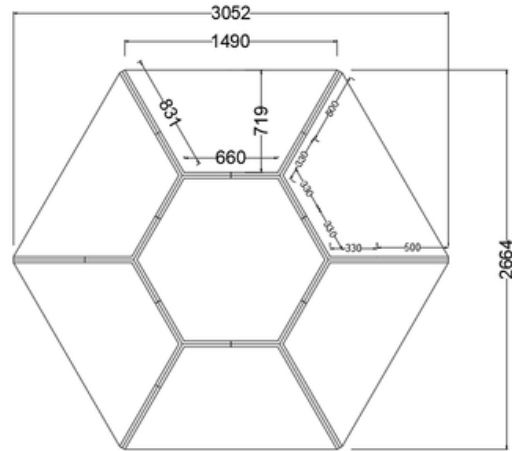

Array Divider panel Workstation