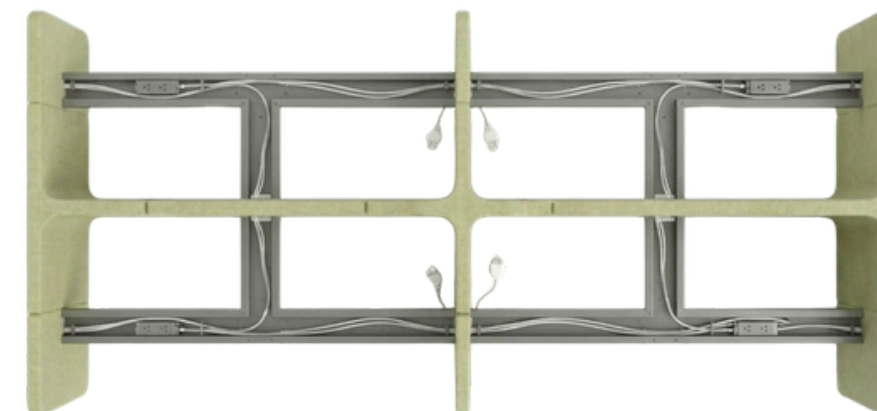

Route cable from the ground with floor trunking.

**Pole Trunking**

Route cable from the ceiling with pole trunking.

**Wire Trunking**

Under-table trunking to send wires to adjacent side.

**Support Trunking**

Excellent table support, stable and sturdy.

**Bracket Trunking**

Under-table trunking to send wires to opposite side.

**Socketed**

Grommet with fixed preinstalled socket (up to 4).

**Socketless**

Grommet without socket, use this with your own socket of choice.

**On-table socket**

Easy access on-table socket, 1x USB-A, 1x USB-C.

# .virtually hidden wires.

Workstation tables with advanced cable management systems provide flexible routing options, keeping cables concealed and contributing to a tidy, organized workspace that enhances overall design.