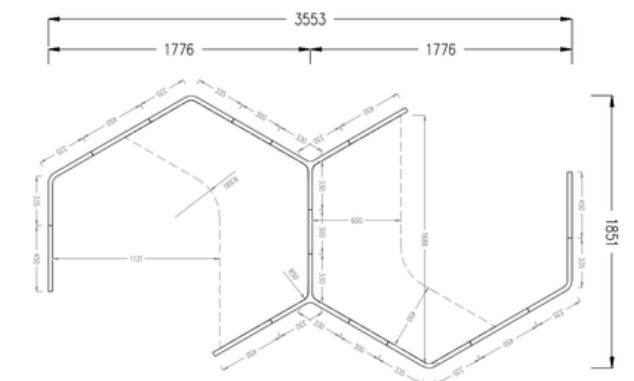

## XPS-Cluster Array Workstation

The Cluster Array Workstation offers both cluster and linear configurations for a sleek, space-efficient office setup. Its modular frameless panel system supports flexible layouts, seamless expansion, and a clean modern aesthetic. Fully customizable to suit evolving workspace needs, it is available in standard tabletop sizes of L1200mm, L1500mm, and L1800mm.