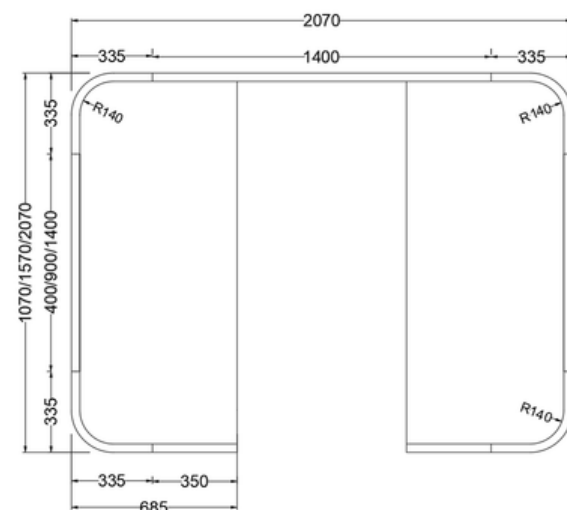

## Pod Systems-35mm (R140)

U-Pod - Curved corners, Envelope ends

Recap Workpod - Curved corners

Conference Workpod - Curved corner

Cove Workpod - Curved corners, Envelope ends

Collab Workpod - Curved corners, Envelope ends