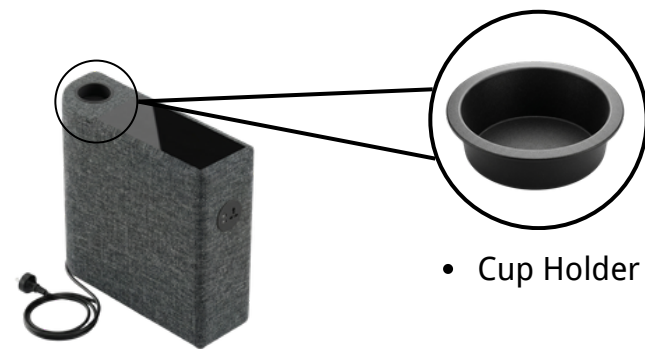

# Model XPP

Lounge Sofa / Side Table / Center Table

PS-100S  
L 1000 X D 650 X H 760

PS-150S  
L 1500 X D 650 X H 760

PS-200S  
L 2000 X D 650 X H 760

PSA-100S  
L 1000 X D 650 X H 760

PSA-80LS  
L 800 X D 650 X H 760

PSA-80RS  
L 800 X D 650 X H 760

PSA-150S  
L 1500 X D 650 X H 760

PSA-200S  
L 2000 X D 650 X H 760

TL-180R705  
Standard Steel Base Cover  
With Hairline Finish

• Cup Holder

- Glass Top
- Wire Management
- Cup Holder