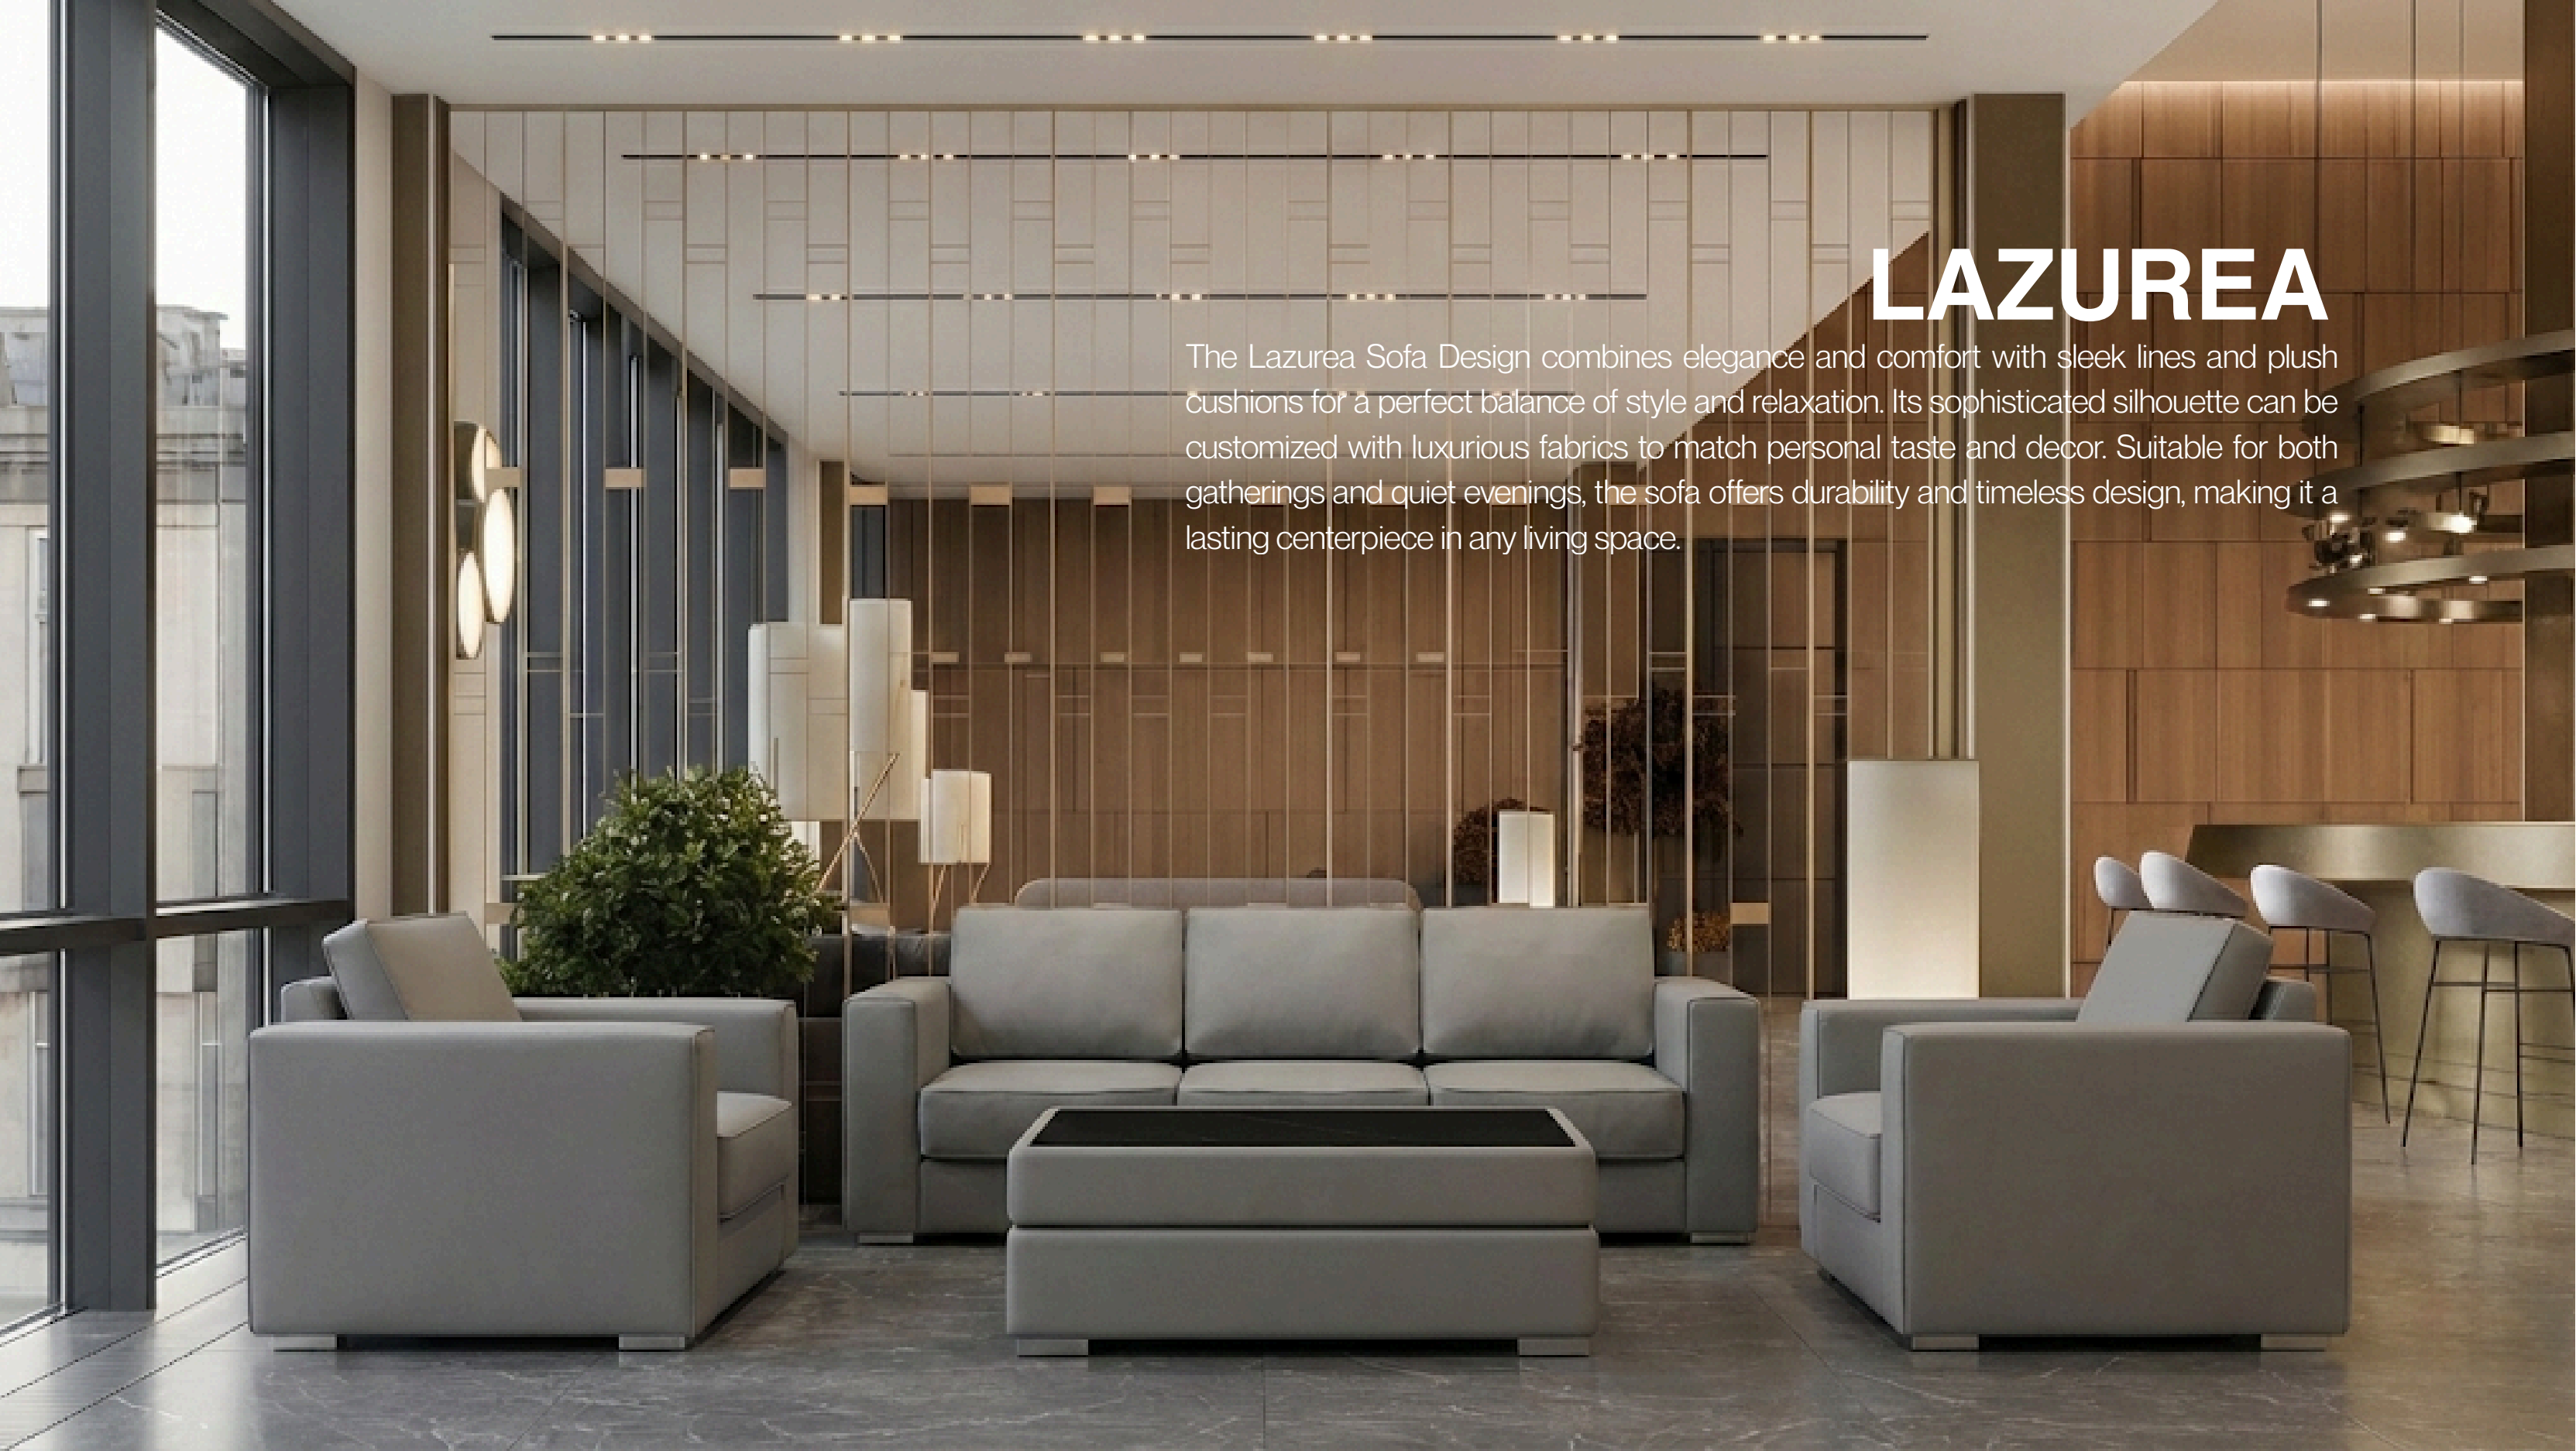

LAZUREA

Lazurea Sofa embodies a professional aesthetic by seamlessly blending flexibility, space-efficient comfort, and an easy-to-maintain design, all of which contribute to a lasting first impression. Its minimalist style not only boosts visual charm but also provides a robust solution perfect for areas with heavy foot traffic.

The Lazurea Sofa Design combines elegance and comfort with sleek lines and plush cushions for a perfect balance of style and relaxation. Its sophisticated silhouette can be customized with luxurious fabrics to match personal taste and decor. Suitable for both gatherings and quiet evenings, the sofa offers durability and timeless design, making it a lasting centerpiece in any living space.