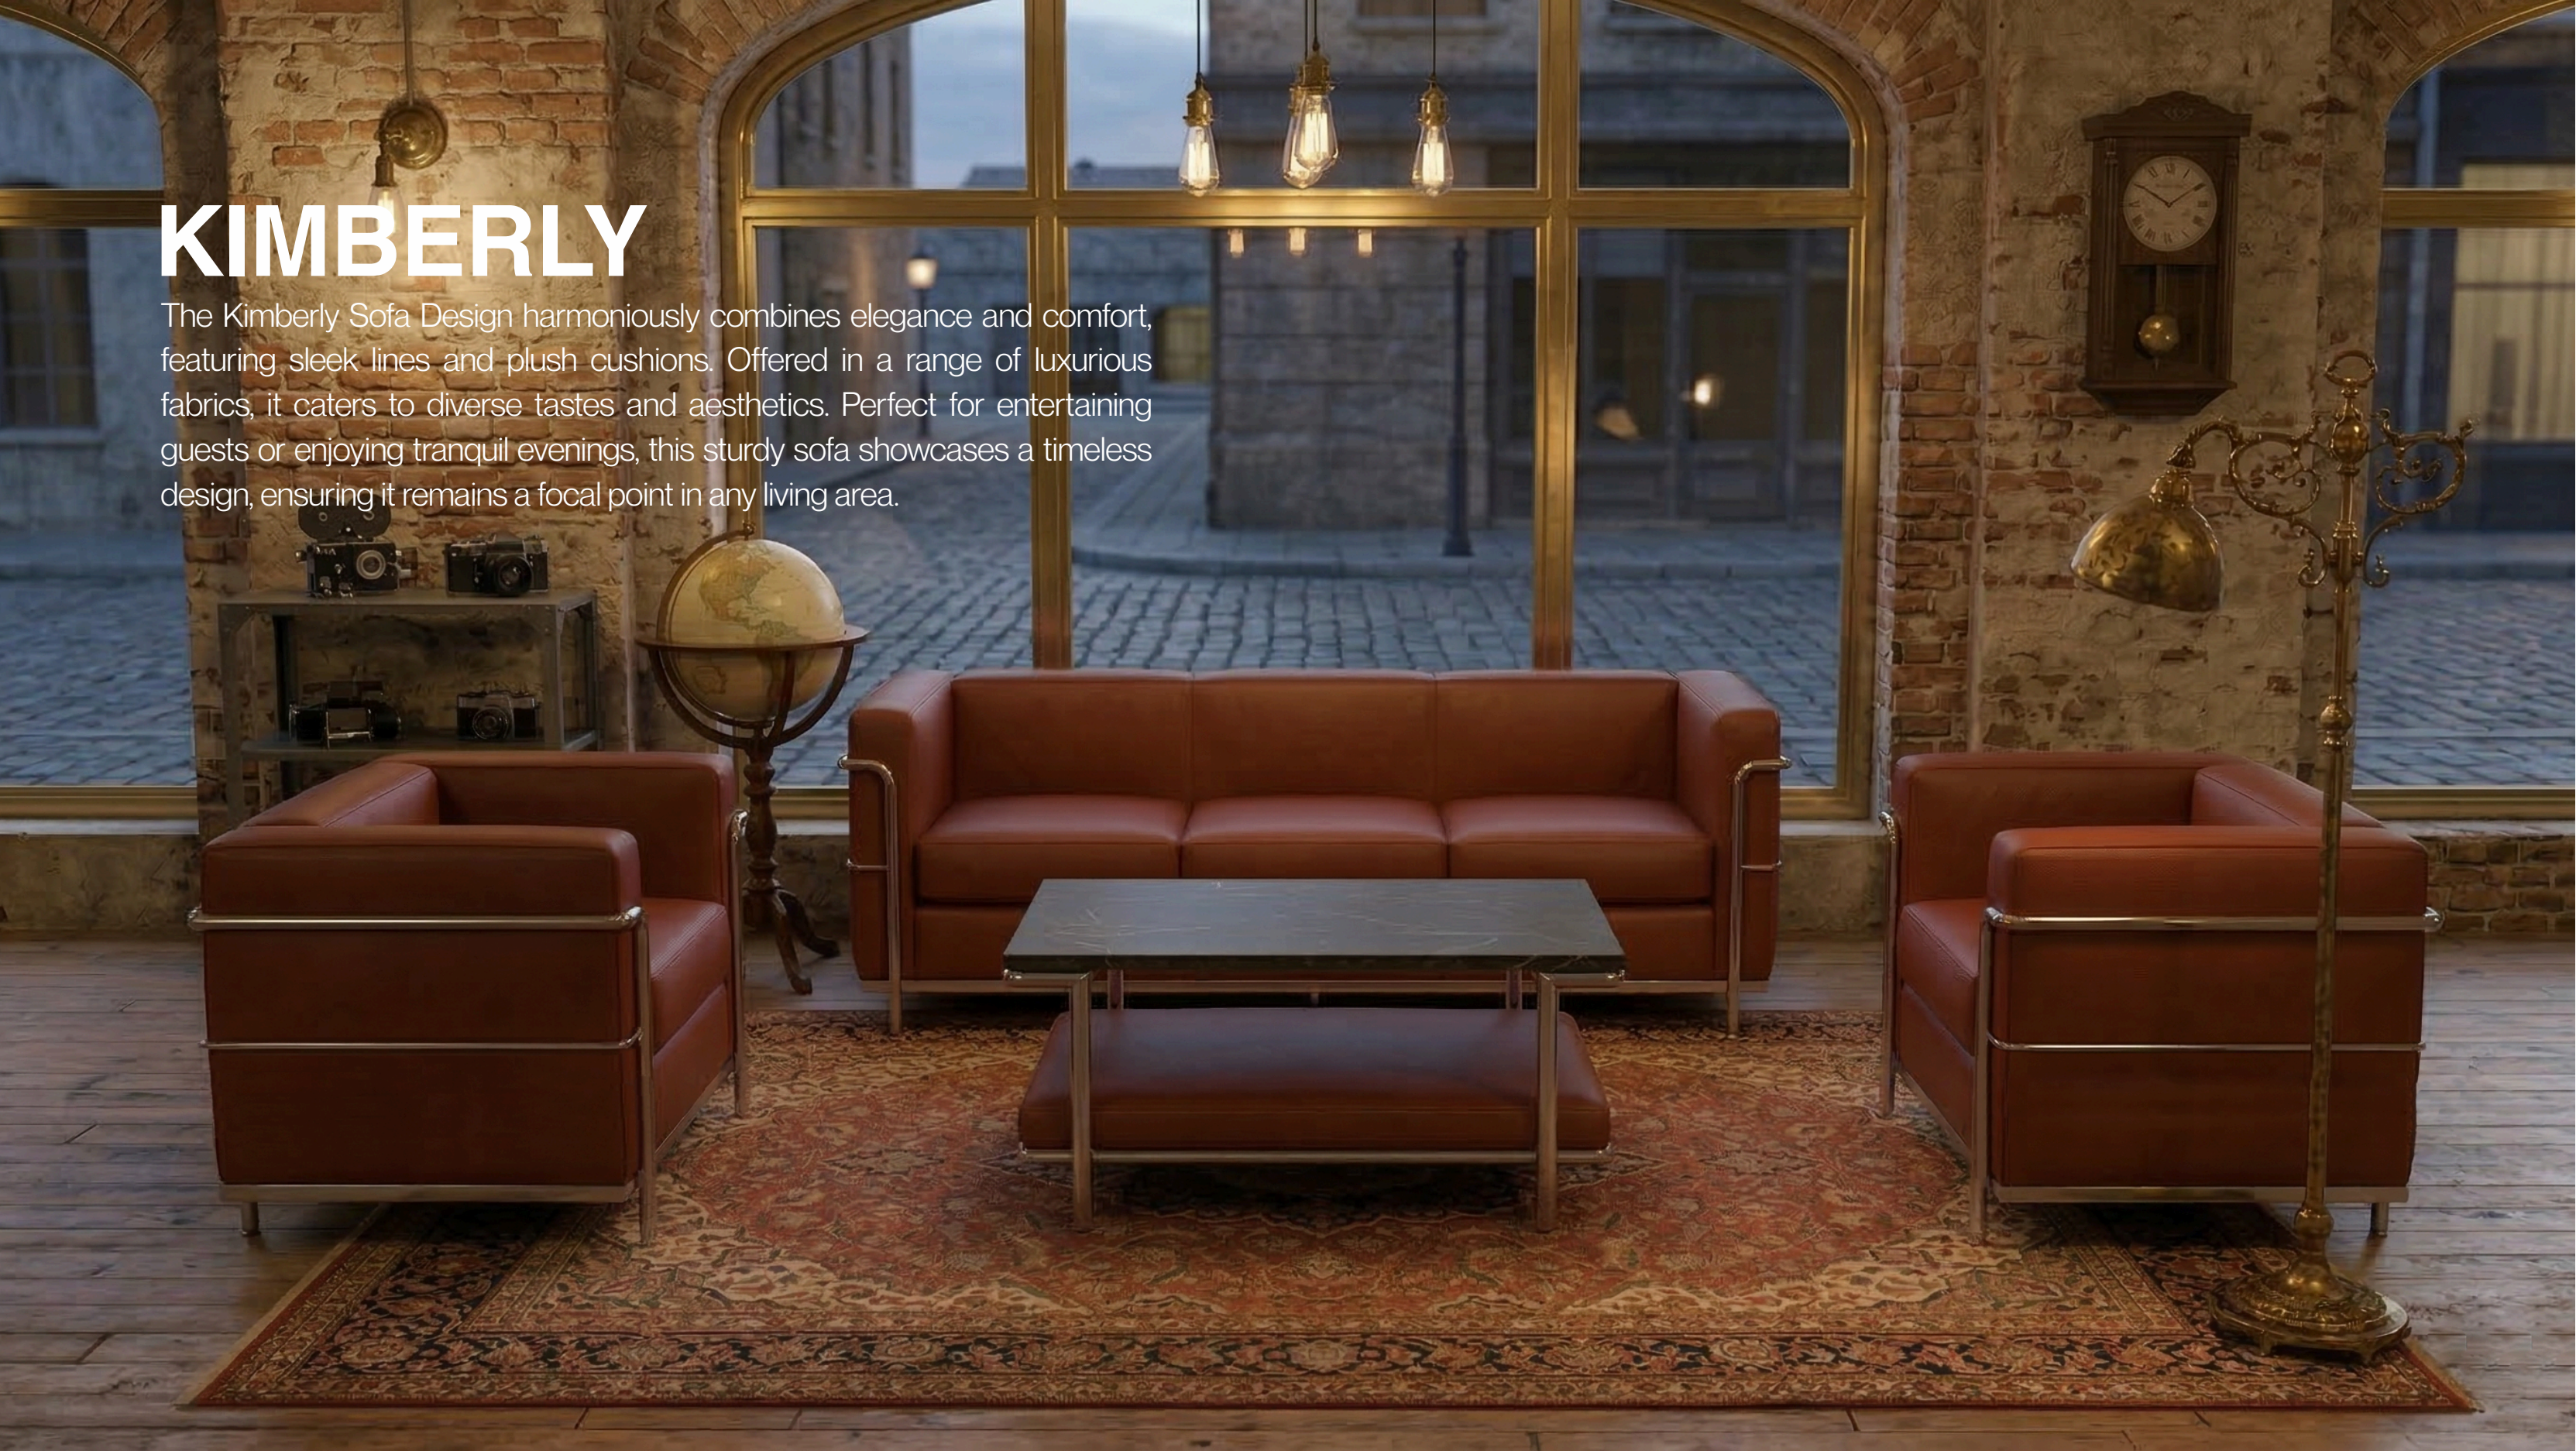

KIMBERLY

The Kimberly Sofa embodies a refined aesthetic, seamlessly blending flexibility, space-saving comfort, and low-maintenance design to leave a lasting first impression. Its minimalist style not only enhances visual appeal but also provides a sturdy solution, making it perfect for high-traffic areas.

1 SEATER
DX-KBL-01-SS

2 SEATER
DX-KBL-02-DS

3 SEATER
DX-KBL-03-TS

COFFEE TABLE
DX-KBL-02-CT

KIMBERLY

The Kimberly Sofa Design harmoniously combines elegance and comfort, featuring sleek lines and plush cushions. Offered in a range of luxurious fabrics, it caters to diverse tastes and aesthetics. Perfect for entertaining guests or enjoying tranquil evenings, this sturdy sofa showcases a timeless design, ensuring it remains a focal point in any living area.

ALUMINUM BASE

Crafted from high-quality aluminum with a mirror-like electroplated finish. It boasts excellent strength, wear resistance, and protection against rust and corrosion, making it ideal for long-term fixed furniture use.

Built for longevity, our seating features heavy-gauge Zig Zag sinuous springs that ensure structural integrity and consistent shape retention over years of use.

1 SEATER
DX-KBL-01-SS
870(L) X 740(W) X 420(SH) X 720(H)