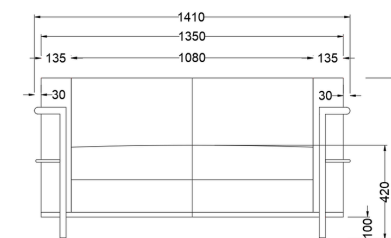

2 SEATER
DX-KBL-02-DS
1410(L) X 740(W) X 420(SH) X 720(H)

3 SEATER
DX-KBL-03-TS
1950(L) X 740(W) X 420(SH) X 720(H)

SIDE VIEW

Our sofas boast exceptional craftsmanship with handcrafted cream leather and durable precision stitching. Their minimalist design offers a sophisticated look, blending comfort, style, and lasting quality for any decor.