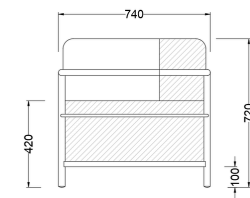

Built for longevity, our seating features heavy-gauge Zig Zag sinuous springs that ensure structural integrity and consistent shape retention over years of use.

1 SEATER
DX-KBL-01-SS
870(L) X 740(W) X 420(SH) X 720(H)

2 SEATER
DX-KBL-02-DS
1410(L) X 740(W) X 420(SH) X 720(H)

3 SEATER
DX-KBL-03-TS
1950(L) X 740(W) X 420(SH) X 720(H)

SIDE VIEW

Our sofas boast exceptional craftsmanship with handcrafted cream leather and durable precision stitching. Their minimalist design offers a sophisticated look, blending comfort, style, and lasting quality for any decor.