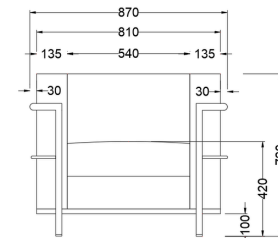

1 SEATER
DX-KBL-01-SS
870(L) X 740(W) X 420(SH) X 720(H)