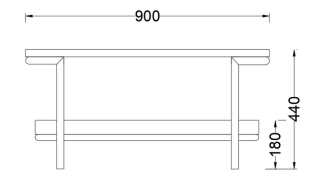

3 SEATER
DX-KBL-03-TS
1950(L) X 740(W) X 420(SH) X 720(H)