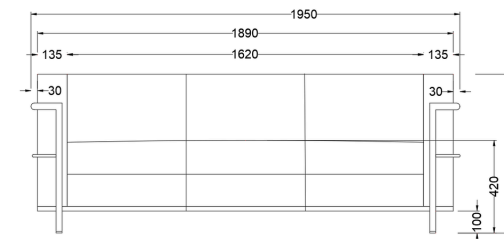

2 SEATER
DX-KBL-02-DS
1410(L) X 740(W) X 420(SH) X 720(H)

3 SEATER
DX-KBL-03-TS
1950(L) X 740(W) X 420(SH) X 720(H)

SIDE VIEW

Our sofas boast exceptional craftsmanship with handcrafted cream leather and durable precision stitching. Their minimalist design offers a sophisticated look, blending comfort, style, and lasting quality for any decor.